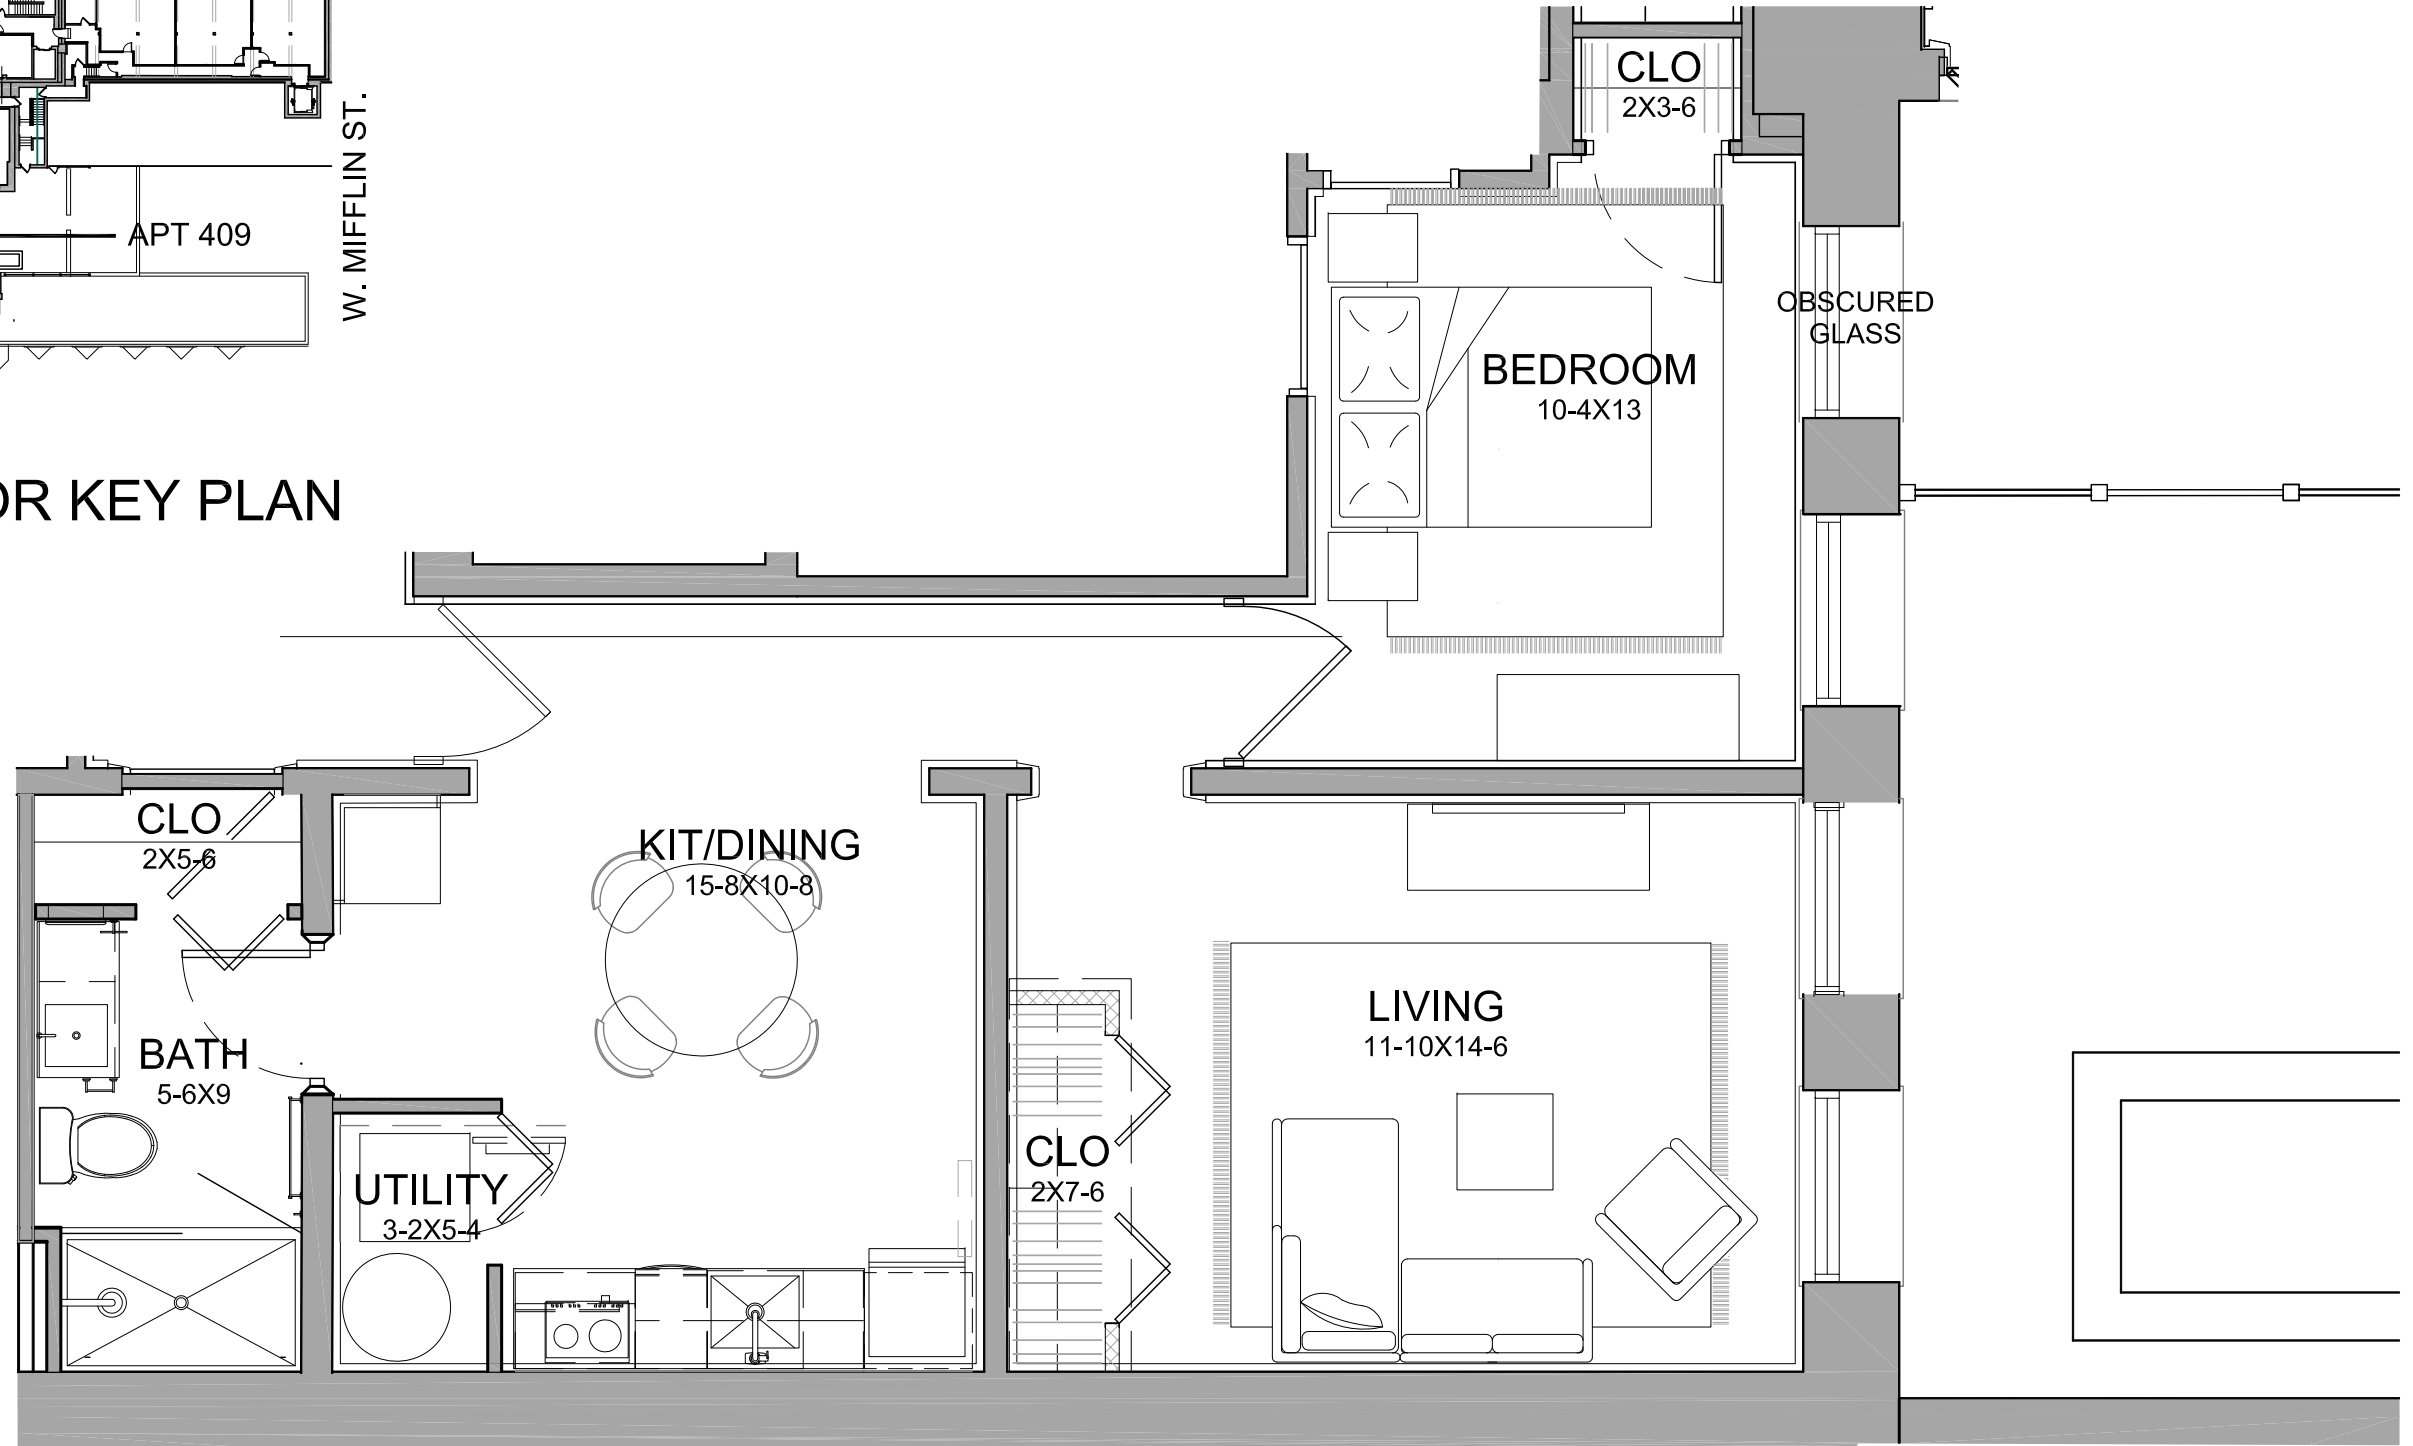

FOURTH FLOOR KEY PLAN

1

4TH FLOOR - APARTMENT 409

1/4" = 1'-0" @11X17

710 LEASABLE SF