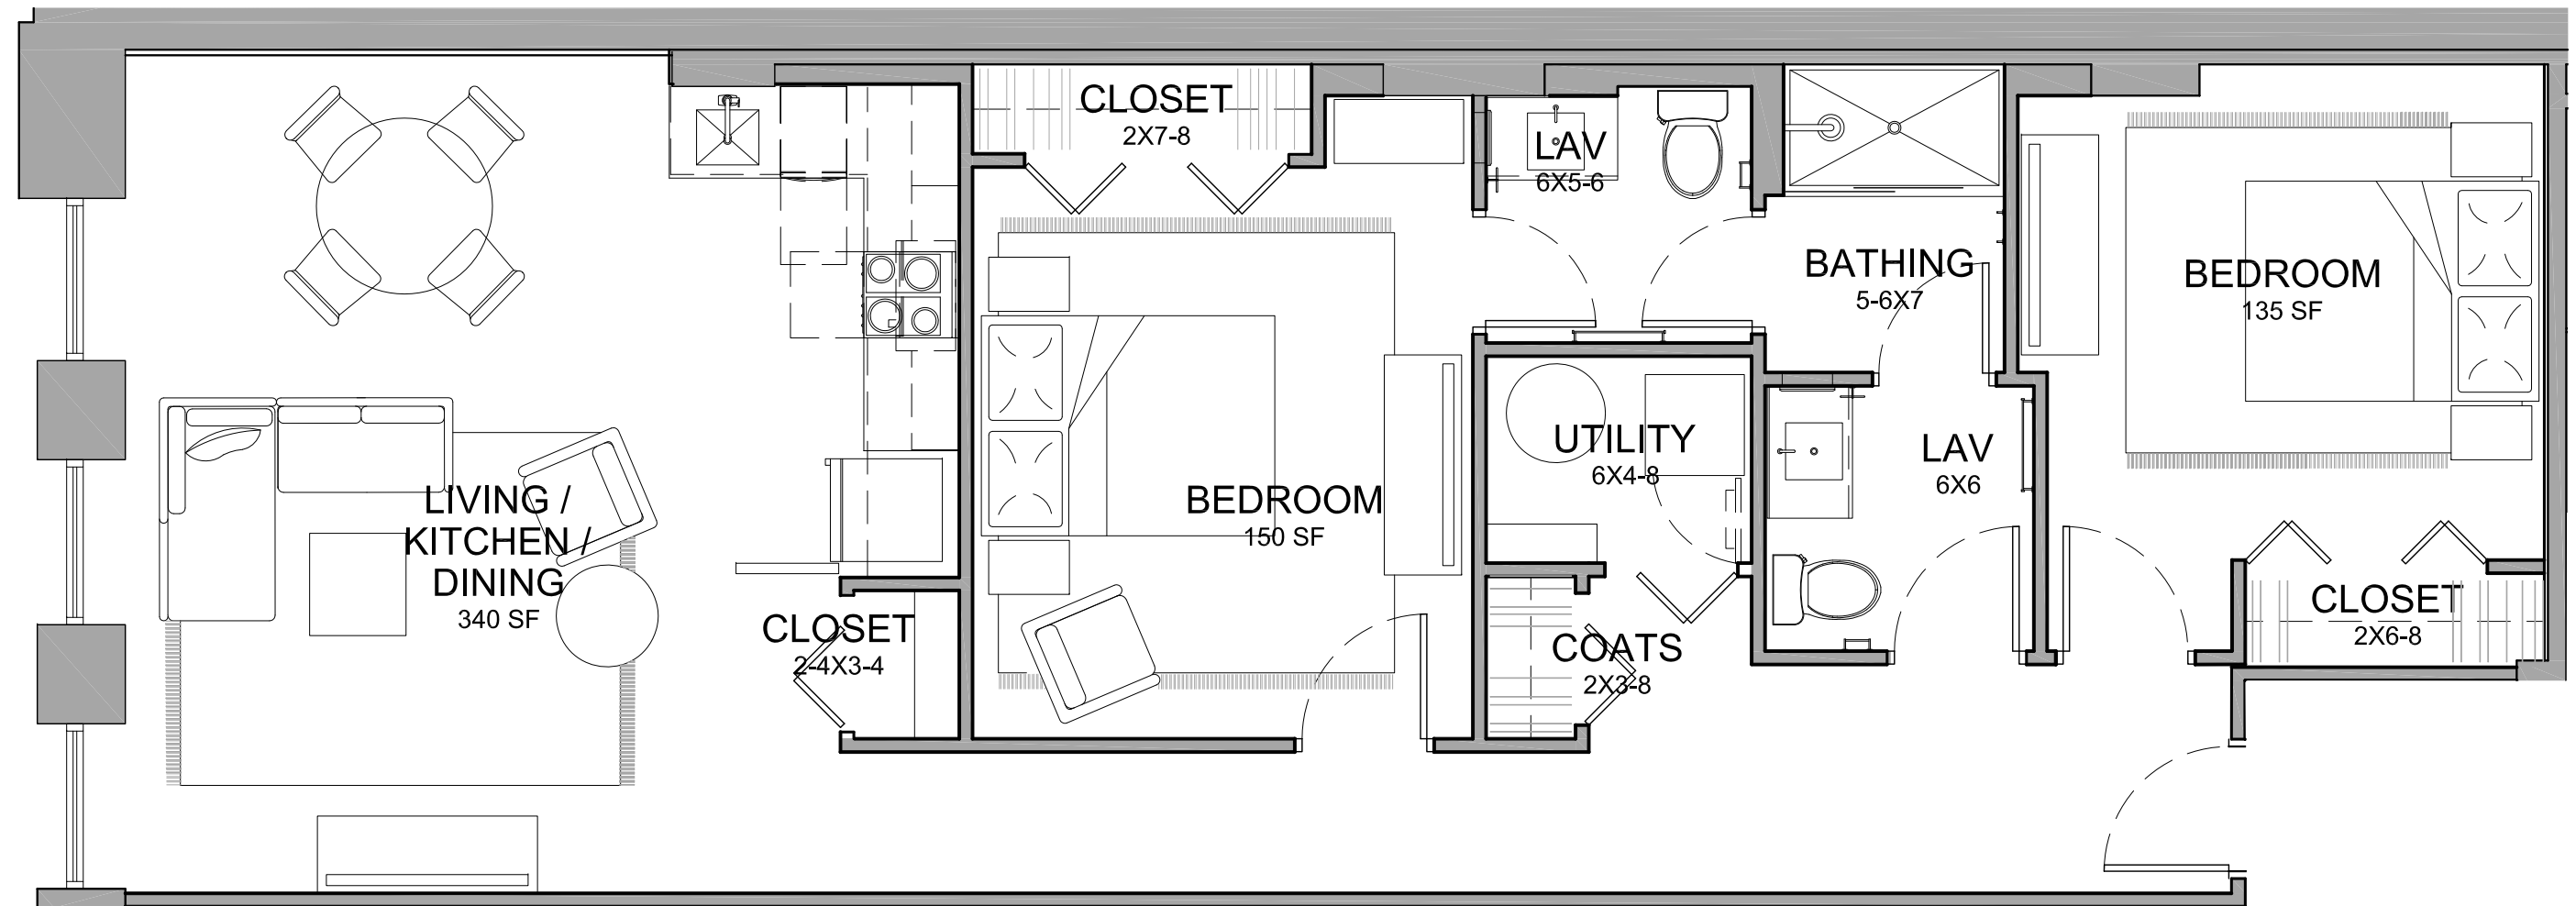

THIRD FLOOR KEY PLAN

1

3RD FLOOR - APARTMENT 310

1/4" = 1'-0" @11X17

1058 LEASABLE SF