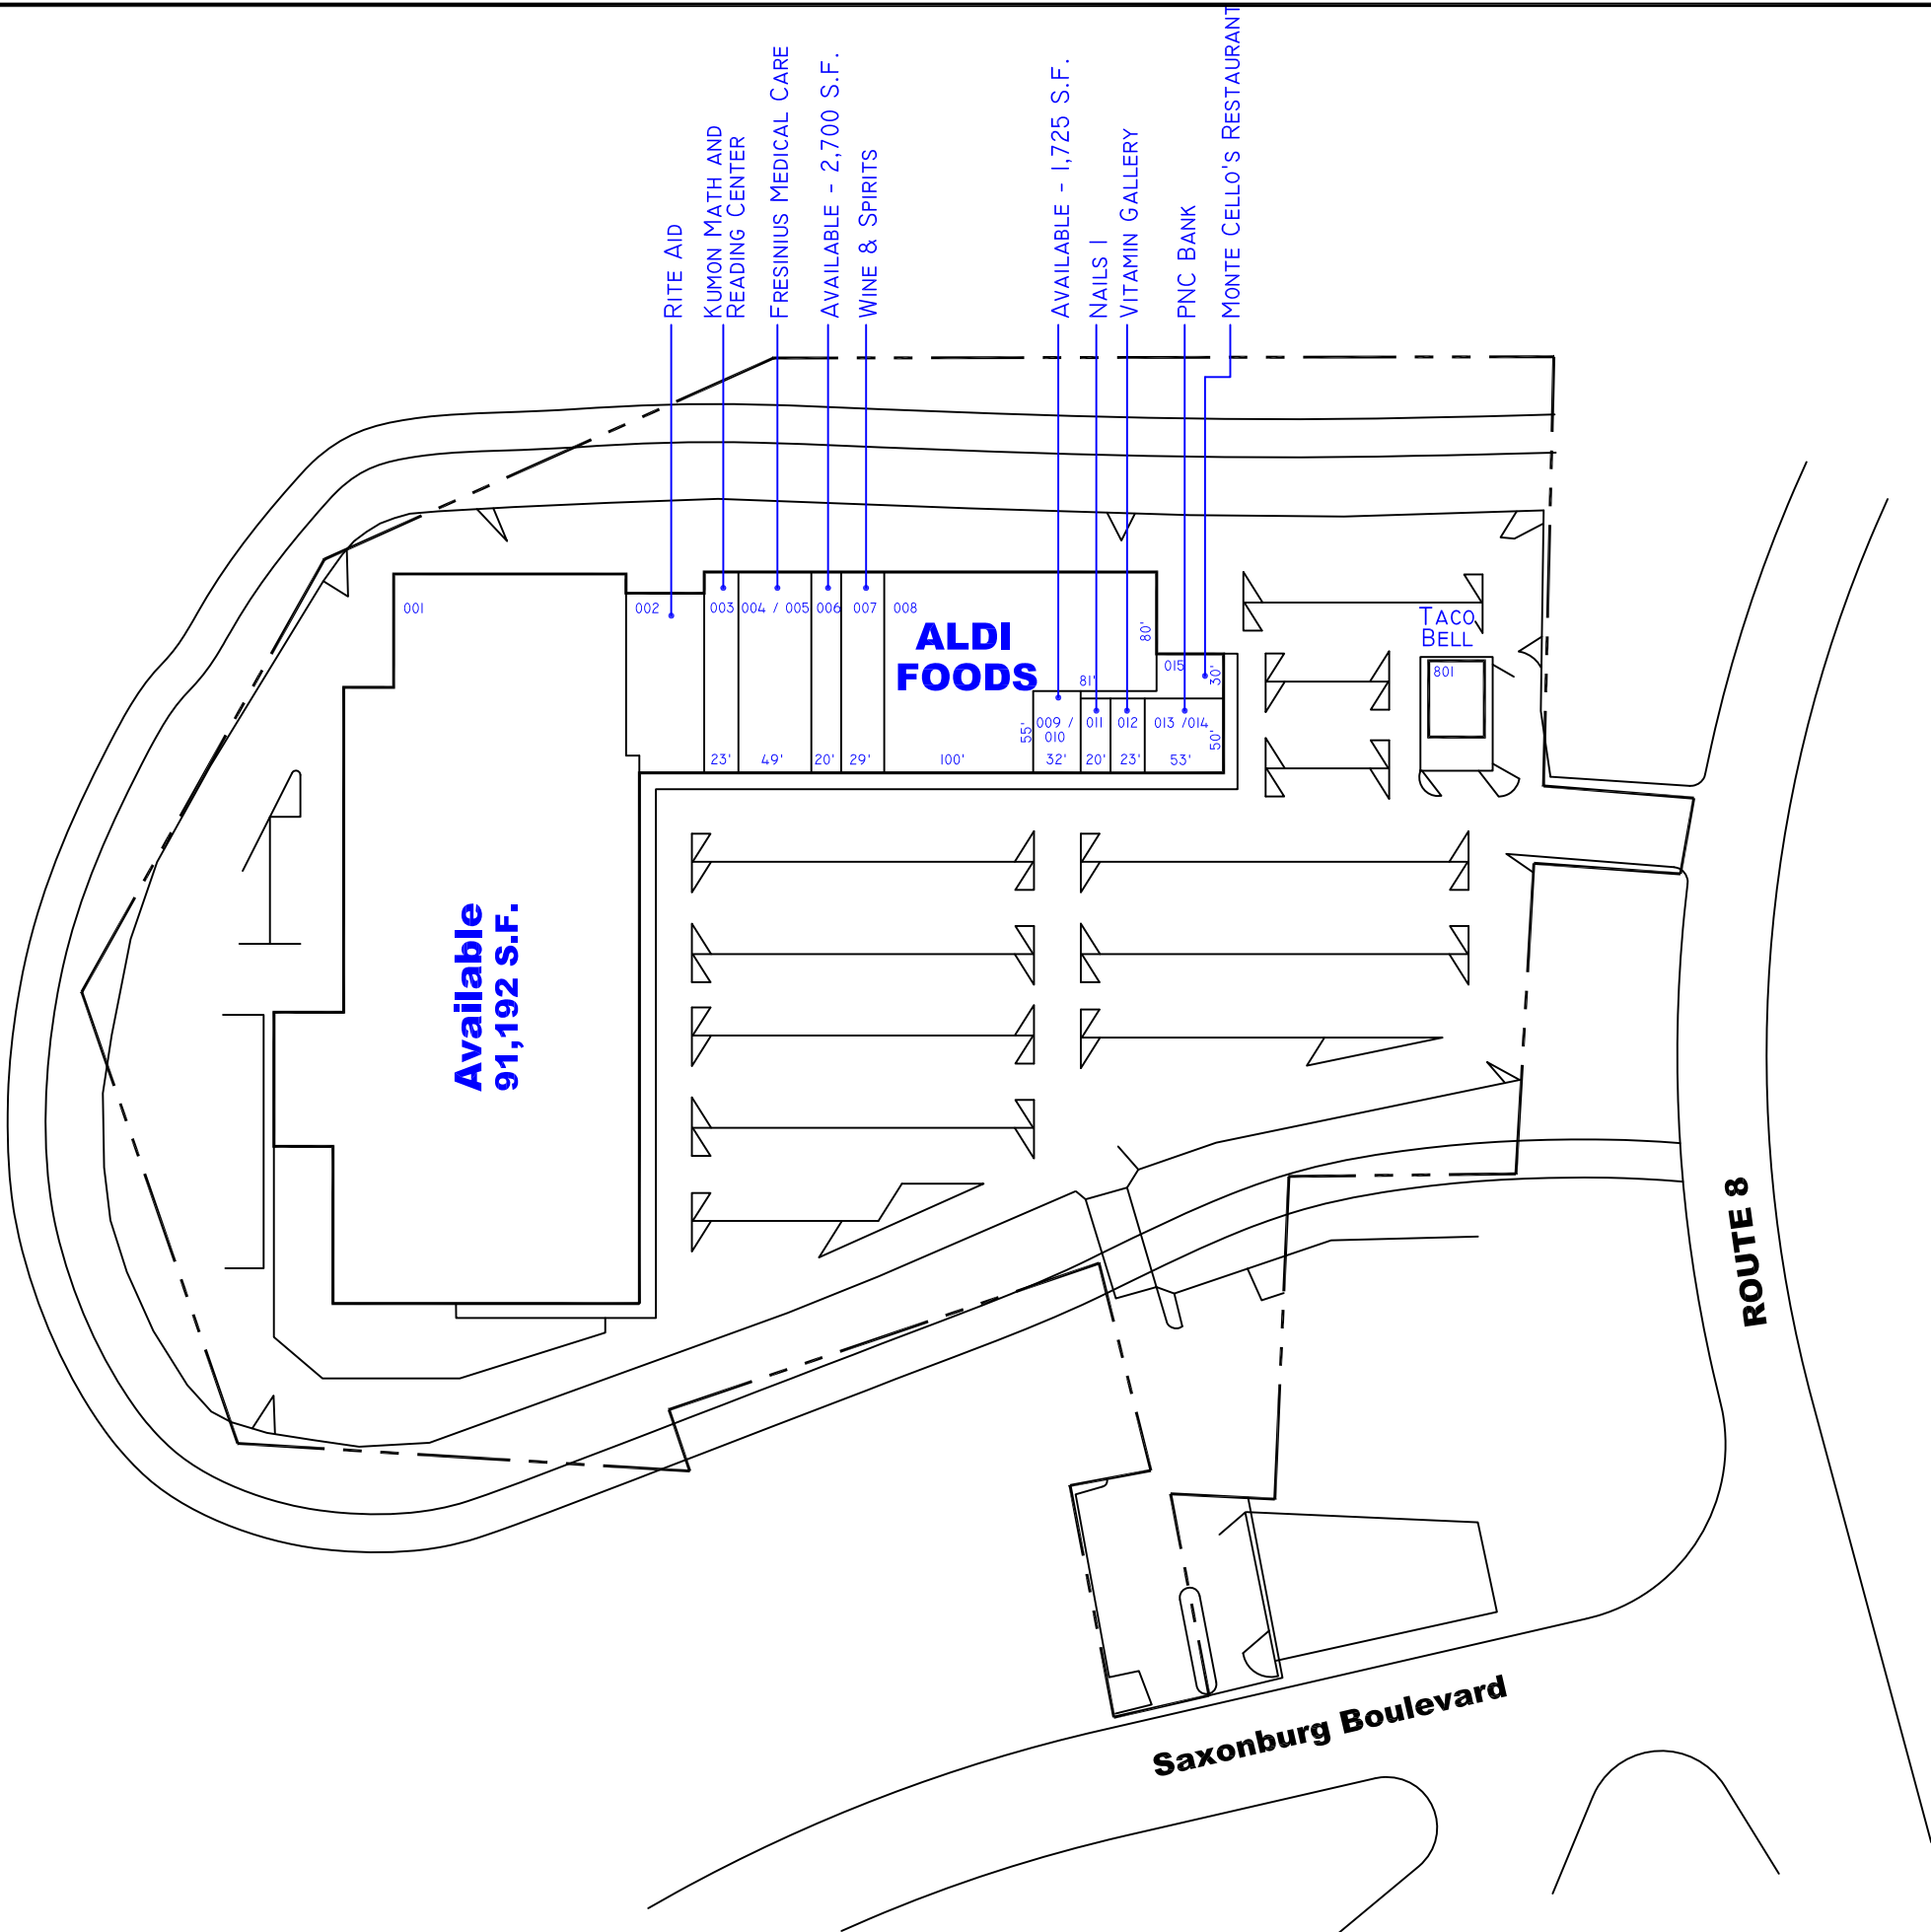

Zamagias Properties

The Times Building
336 Fourth Avenue
Pittsburgh, Pennsylvania 15222
(412) 391-7887

Shaler Plaza

Shaler Twp., Pennsylvania

SPACE	Sq. FT.
001	91,192
002	6,957
003	3,015
004 / 005	6,615
006	2,700
007	3,915
008	20,000
009 / 010	1,725
011	900
012	1,100
013 / 014	2,700
015	1,200
OUTPARCEL 801	2,580
TOTAL:	143,799

SCALE: NOT TO SCALE
DATE: 5/11/19
FILE LABEL: SHALER