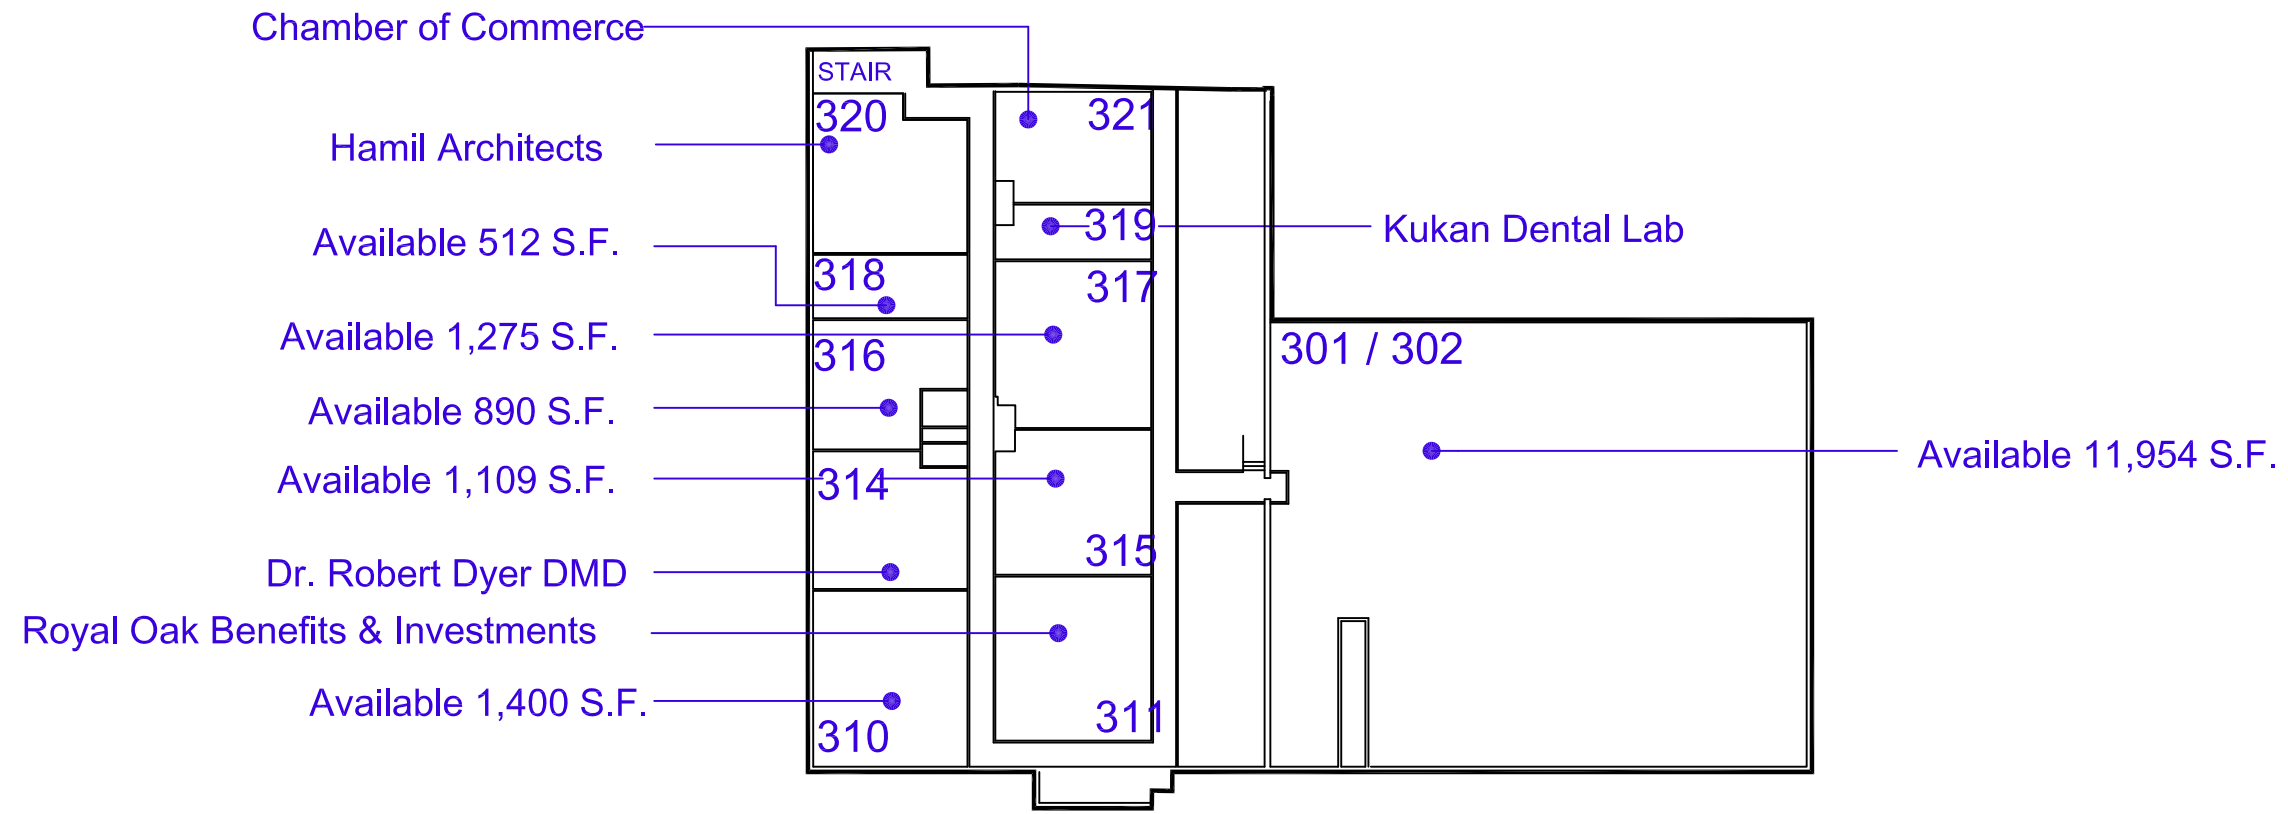

Donaldson's Crossroads

McMurray, Pennsylvania

SECOND FLOOR (OFFICES)

SCALE: NOT TO SCALE
DATE: 5/22/16
FILE LABEL: DONALDSON